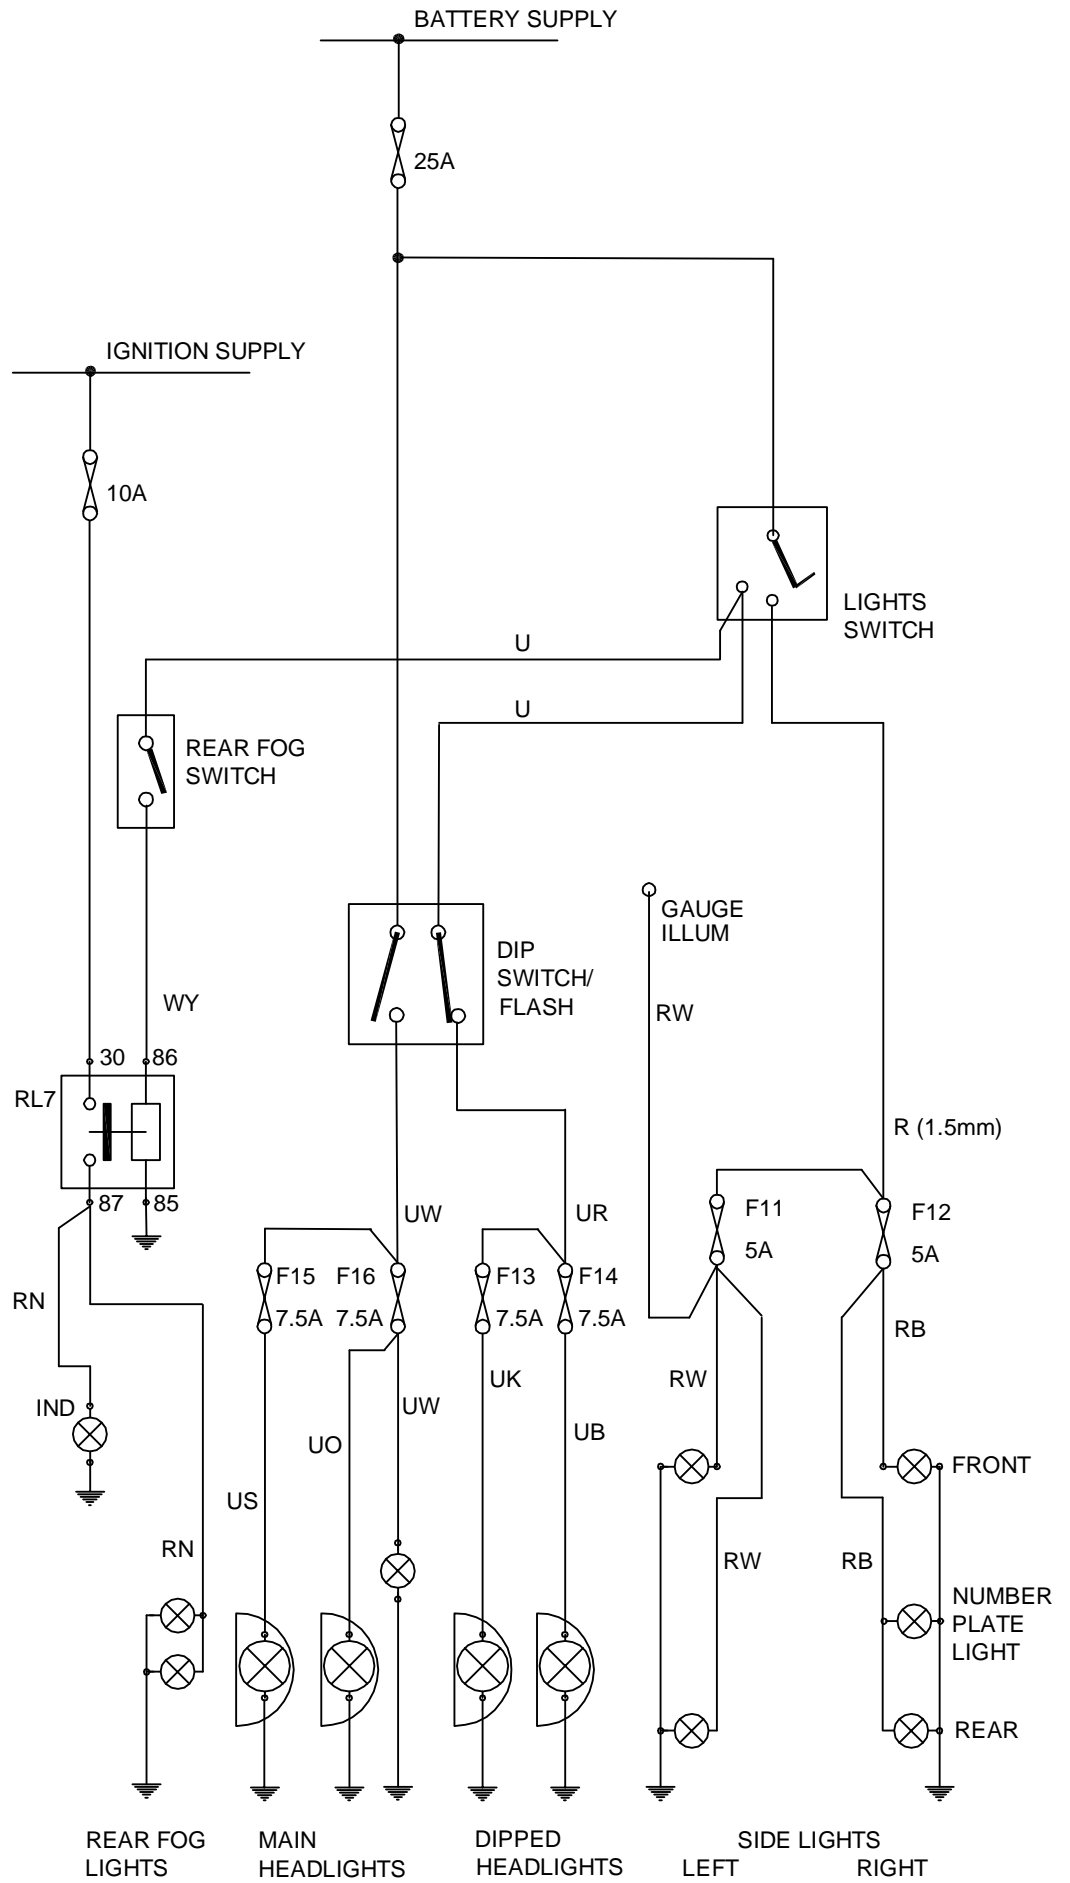

COLOUR CODE

- B = BLACK
- G = GREEN
- U = BLUE
- N = BROWN
- R = RED
- P = PURPLE
- S = SLATE (GREY)
- W = WHITE
- K = PINK
- O = ORANGE
- Y = YELLOW
- L = LIGHT

CIRCUIT DIAGRAM FOR SIDE & HEADLIGHTS SECTION